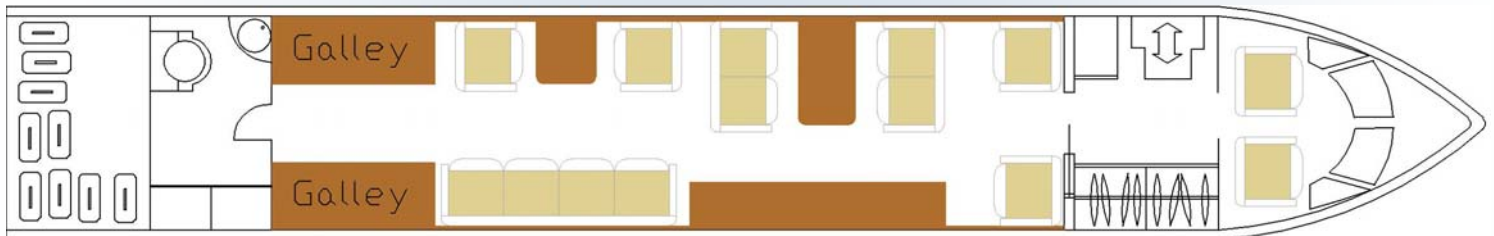

Universal Jet Aviation is proud to present Gulfstream III - N90ML. The Gulfstream III is a large cabin, long-range business jet. This aircraft's performance allows for non-stop, coast-to-coast and transatlantic flights, and it will accommodate 12 passengers in unsurpassed style and comfort.

Cabin Accommodations - Seats 12

Day Configuration: 4 single seats, 2 double seats and 1 divan

Night Configuration: 2 single beds, 1 double size bed

Cabin Dimensions

Cabin Height	6.0 Feet
Cabin Width	7.5 Feet
Cabin Length	41.0 Feet
Internal Baggage	157 cu ft

Aircraft Performance

Cruising speed	550 mph
Max. Range	3,500 nm
Cruising Altitude	41,000 Feet

Cabin Amenities

- Full Galley w/ Oven and Microwave
- Open Bar
- Flight Phone
- Enclosed Lavatory
- LCD Monitors
- Airshow
- DVD / CD Player
- Leather Seats
- Air Conditioning
- Professionally Trained and Certified Cabin Aide
- Certified for Worldwide Operations