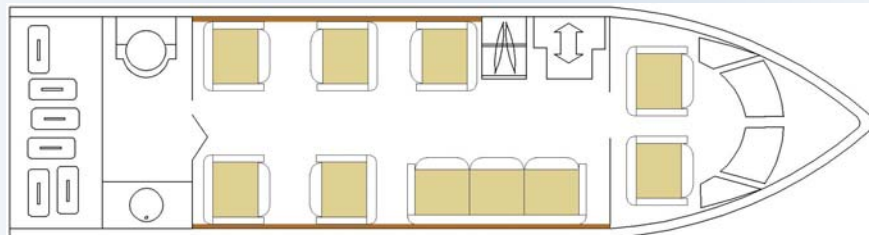

Universal Jet Aviation is proud to present the Westwind I - N600NY. The Westwind I offers mid-sized performance at light-jet price. With an interior configuration that includes eight passenger seats and an enclosed lavatory, the Westwind I offers an unparalleled combination of luxury and value.

Cabin Accommodations - Seats 8

Day Configuration: 5 single seats and 1 divan

Night Configuration: 2 single beds

Cabin Dimensions

Cabin Height	4.1 Feet
Cabin Width	4.0 Feet
Cabin Length	15.6 Feet
Internal Baggage	60 cu ft

Aircraft Performance

Cruising speed	480 mph
Max. Range	1,600 nm
Cruising Altitude	41,000 Feet

Cabin Amenities

- Open Bar
- Enclosed Lavatory
- LCD Monitors
- Airshow
- DVD / CD Player
- Leather Seats
- Air Conditioning
- Certified for Worldwide Operations