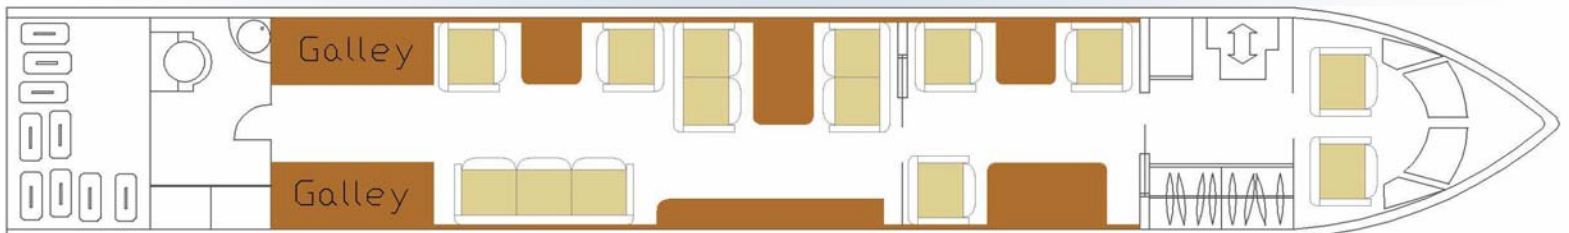

Experience traveling in the GIV as a relaxing retreat or as a fully functioning office. The GIV combines exceptional comfort with maximum performance which makes every minute of your flight enjoyable. This aircraft will accommodate up to 12 people with berths for 4 passengers.

Cabin Accommodations - Seats 12

Day Configuration: 5 single seats, 2 double seats and 1 divan

Night configuration: 3 single beds, 1 double size bed

Cabin Dimensions

Cabin Height	6.2 Feet
Cabin Width	7.5 Feet
Cabin Length	45.1 Feet
Internal Baggage	169 cu ft

Aircraft Performance

Cruising speed	550 mph
Max. Range	4,350 nm
Cruising Altitude	45,000 Feet

Cabin Amenities

- Full Galley w/ Oven and Microwave
- Open Bar
- Flight Phone / Satellite Phone
- Enclosed Lavatory
- LCD Monitors
- Airshow
- DVD / CD Player / Ipad dock / Direct TV
- Leather Seats / Separate Cabins
- Air Conditioning
- Professionally Trained and Certified Cabin Aide
- Certified for Worldwide Operations