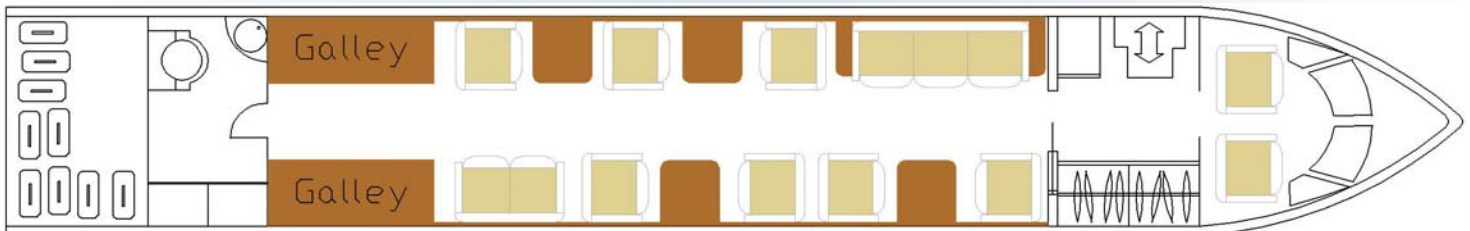

Universal Jet Aviation is proud to present Gulfstream III - N105VS. The Gulfstream III is a large cabin, long-range business jet. This aircraft's performance allows for non-stop, coast-to-coast and transatlantic flights, and it will accommodate 12 passengers in unsurpassed style and comfort.

Cabin Accommodations - Seats 12

Day Configuration: 6 single seats, 1 double seat and 1 divan

Night Configuration: 3 single beds, 1 double size bed

Cabin Dimensions

Cabin Height	6.0 Feet
Cabin Width	7.5 Feet
Cabin Length	41.0 Feet
Internal Baggage	157 cu ft

Aircraft Performance

Cruising speed	550 mph
Max. Range	3,500 nm
Cruising Altitude	41,000 Feet

Cabin Amenities

- Full Galley w/ Oven and Microwave
- Open Bar
- Flight Phone
- Enclosed Lavatory
- LCD Monitors
- Airshow
- DVD / CD Player / Ipod Dock
- Leather Seats
- Air Conditioning
- Professionally Trained and Certified Cabin Aide
- Certified for Worldwide Operations